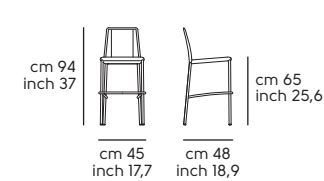

Seduta e schienale - Seat and backrest

Pelle - Leather

Similpelle - Faux leather

Tessuto - Fabric

Cuoio - Hide

Vedi campionario per scegliere il colore - Check the swatches for the complete colours

Silvy H65 M