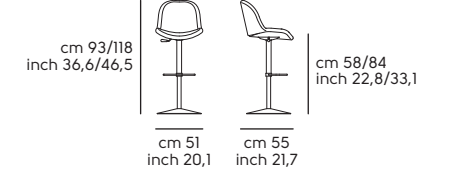

Art. S1521QW_N **Sonny P L TS_N**
Art. S1520KT **Sonny H75 M TS**
Art. S1520IT **Sonny H65 M TS**
Art. S1521PW_R **Sonny PB L TS**
Art. S1521MT_M **Sonny S M TS**
Art. S1520QX **Sonny P MX TS**

Struttura - frame

Acciaio - Steel

Frassino tinto - Lacquered ash

Impiallacciato tinto - Lacquered veneered wood

Scocca - Shell

Pelle - Leather

Similpelle - Faux leather

Tessuto - Fabric

Vedi campionario per scegliere il colore - Check the swatches for the complete colours

Sonny S M TS_M

Sonny S M TS_Q

Sonny S L TS_R

Sonny S L TS_N

Sonny S MX TS

Sonny DS TS

Sonny PB M TS_M

Sonny PB M TS_Q

Sonny PB L TS_R

Sonny PB L TS_N

Sonny PB MX TS

Sonny DPB TS

Sonny P M TS_M

Sonny P M TS_Q

Sonny P L TS_R

Sonny P L TS_N

Sonny P MX TS

Sonny DP TS

Sonny S H65 M TS

Sonny S H75 M TS

Sonny SG TS