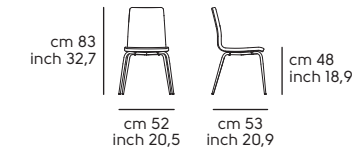

Art. S1271PA **Light P A M T S**
Art. S1271A4 **Light A P M T S**
Art. S1271PE **Light P E M T S**
Art. S1272AL **Light D V L T S**
Art. S1272LB_N **Light P B L T S**
Art. S1272LS_N **Light S L T S**

Light S M T S

Light P B M T S

Light P A M T S

Light S L T S_N

Light P B L T S_N

Light P A L T S_N

Light A P M T S

Light A P L T S_N

Light S G T S

Light P E M T S

Light P E L T S_N

Light D V M T S

Light D V L T S_N

Struttura - frame

Acciaio - Steel

Cat. M1 **BB** **E6** **EC** **EG** **EN**

Cat. M2 **E0** **E1** **E2** **E3** **E4** **E7** **E8** **E9** **ER** **ET**

Cat. M3 **CC**

Impiallacciato tinto - Lacquered veneered wood

Cat. L11 **I02** **I04** **I05** **I06** **I08** **I26** **I40** **I52**

Cat. L12 **I24**

Scocca - Shell

Pelle - Leather

Similpelle - Faux leather

Tessuto - Fabric

Vedi campionario per scegliere il colore - Check the swatches for the complete colours