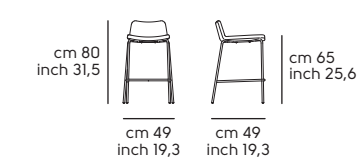

Silvy design Midj R&D

Struttura - frame

Acciaio - Steel

Seduta e schienale - Seat and backrest

Pelle - Leather

Similpelle - Faux leather

Tessuto - Fabric

Cuoio - Hide

Vedi campionario per scegliere il colore - Check the swatches for the complete colours

Silvy H65 M

Silvy H75 M

Cover design Midj R&D

Struttura - frame

Acciaio - Steel

Scocca - Shell

Pelle - Leather

Similpelle - Faux leather

Tessuto - Fabric

Vedi campionario per scegliere il colore - Check the swatches for the complete colours

Cover H65 M TS

Cover H75 M TS

Impilabilità - Stackability

Cover H65 - H75. 4 pz