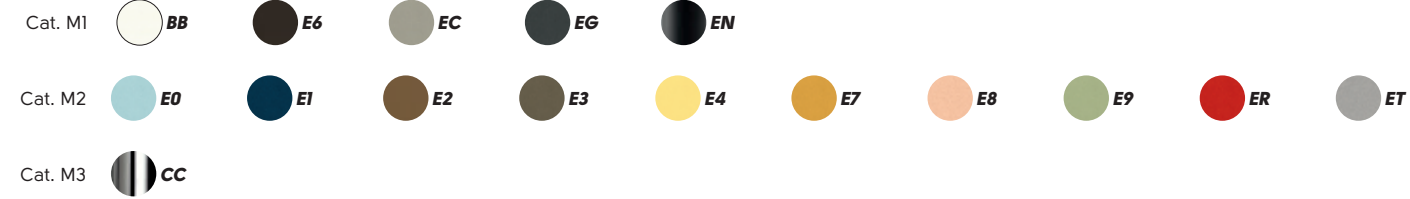

Struttura - frame

Acciaio - Steel

Frassino tinto - Lacquered ash

Impiallacciato tinto - Lacquered veneered wood

Scocca - Shell

Pelle - Leather

Similpelle - Faux leather

Tessuto - Fabric

Vedi campionario per scegliere il colore - Check the swatches for the complete colours

Sonny S M TS_M

Sonny S M TS_Q

Sonny S L TS_R

Sonny S L TS_N

Sonny S MX TS

Sonny DS TS

Sonny PB M TS_M

Sonny PB M TS_Q

Sonny PB L TS_R

Sonny PB L TS_N

Sonny PB MX TS

Sonny DPB TS

Sonny P M TS_M

Sonny P M TS_Q

Sonny P L TS_R

Sonny P L TS_N

Sonny P MX TS

Sonny DP TS

Sonny S H65 M TS

Sonny S H75 M TS

Sonny SG TS