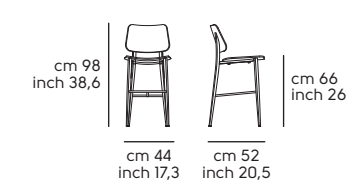

Cuoio - Hide

Cuoio toscano - Tuscan hide

Pelle - Leather

Similpelle - Faux leather

Tessuto - Fabric

Vedi campionario per scegliere il colore - Check the swatches for the complete colours

Joe H65 M