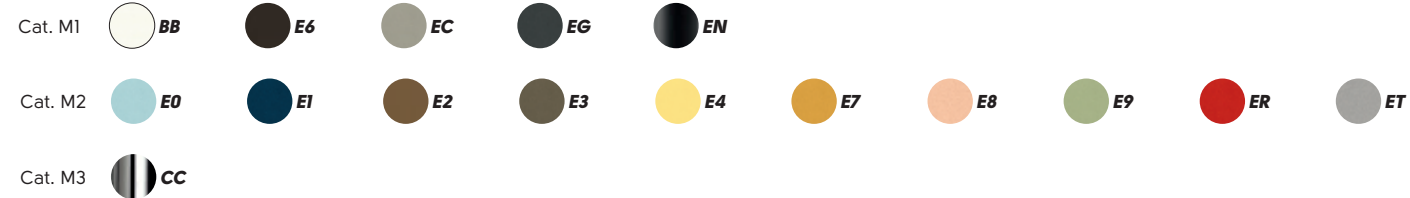

Struttura - frame

Acciaio - Steel

Frassino tinto - Lacquered ash

Scocca - Shell

Pelle - Leather

Similpelle - Faux leather

Tessuto - Fabric

Vedi campionario per scegliere il colore - Check the swatches for the complete colours

Cover S M TS_M

Cover S M TS_T

Cover S M TS_Q

Cover S L TS_R

Cover P M TS

Cover P M-TV TS

Cover AT M TS

Cover H65 M TS

Cover H75 M TS

Impilabilità - Stackability

Cover S: 4 pz

Cover P: 4 pz

Cover H65 - H75: 4 pz