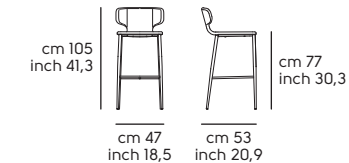

Wrap H75 M TS