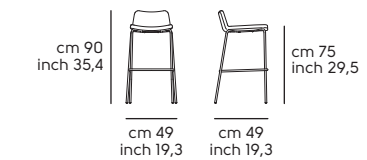

Cover H75 M TS