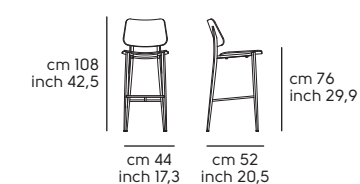

Joe design Midj R&D

Struttura - frame

Acciaio - Steel

Sedile e schienale - Seat and backrest

Impiallacciato - Veneered wood

Cuoio - Hide

Cuoio toscano - Tuscan hide

Pelle - Leather

Similpelle - Faux leather

Tessuto - Fabric

Vedi campionario per scegliere il colore - Check the swatches for the complete colours

Joe H65 M

Joe H75 M