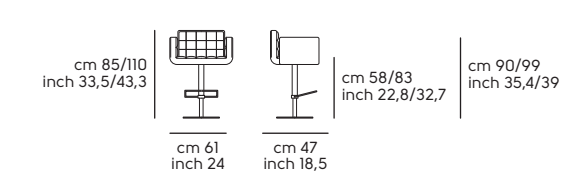

# Pippi design Roberto Paoli

Pippi H65