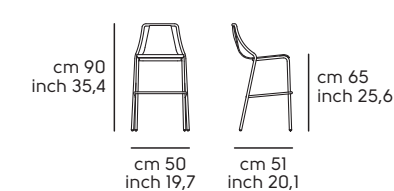

Ola design Paolo Vernier

Art. S1400JT **Ola H75 M TS**
Art. S1400HT **Ola H65 M TS**

Struttura - frame

Acciaio - Steel

Cat. M1	BB	E6	EC	EG	E5	EN				
Cat. M2	E0	E1	E2	E3	E4	E7	E8	E9	ER	ET
Cat. O1	K6	KB	KC	KG	KN					
Cat. O2	K0	K1	K2	K3	K4	K7	K8	K9	KR	KT

Sedile e schienale - Seat and backrest

Acciaio - Steel

Cat. M1	BB	E6	EC	EG	E5	EN				
Cat. M2	E0	E1	E2	E3	E4	E7	E8	E9	ER	ET
Cat. O1	K6	KB	KC	KG	KN					
Cat. O2	K0	K1	K2	K3	K4	K7	K8	K9	KR	KT

Impiallacciato tinto - Lacquered veneered wood

Cat. LI1	I02	I04	I05	I06	I08	I26	I40	I52
Cat. LI2	I24							

Cuoio - Hide

Cuoio Toscano - Tuscan hide

Pelle - Leather

Similpelle - Faux leather

Tessuto - Fabric

Vedi campionario per scegliere il colore - Check the swatches for the complete colours

Ola H65

Ola H75