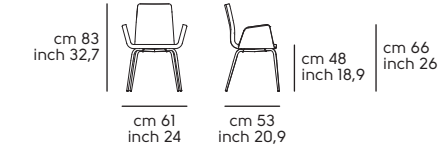

Light P B M T S