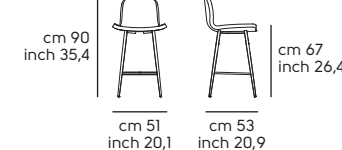

Dalia H65 M TS