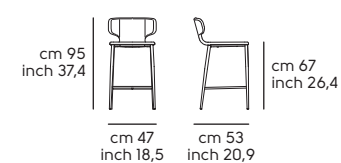

Struttura - frame

Acciaio - Steel

Cat. M1 BB E6 EC EG EN

Cat. M2 E0 E1 E2 E3 E4 E7 E8 E9 ER ET

Scocca - Shell

Pelle - Leather

Similpelle - Faux leather

Tessuto - Fabric

Vedi campionario per scegliere il colore - Check the swatches for the complete colours

Wrap H65 M TS