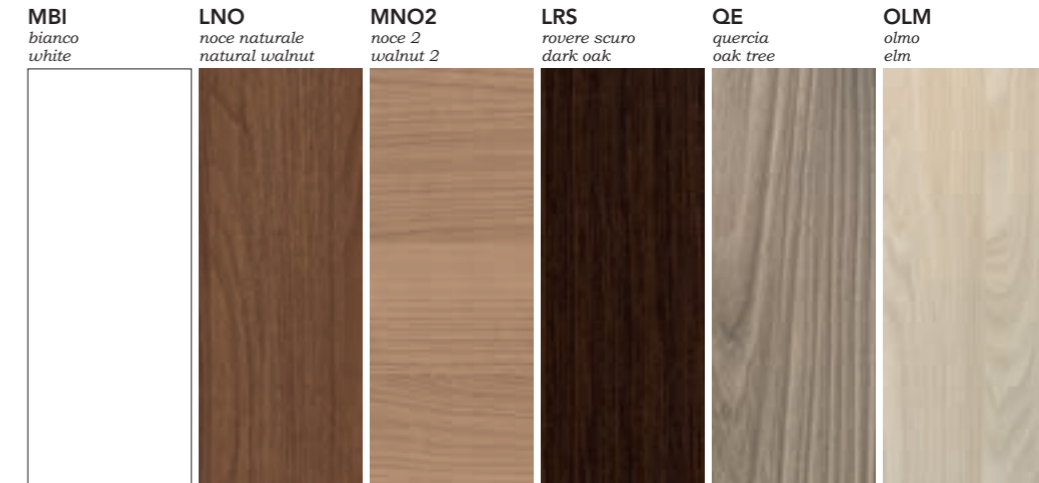

We always find a perfect spot for everything, the only thing that changes continuously is the limit of satisfaction: we love to push it always higher.

scheda tecnica *technical data*

melaminici *melamine*