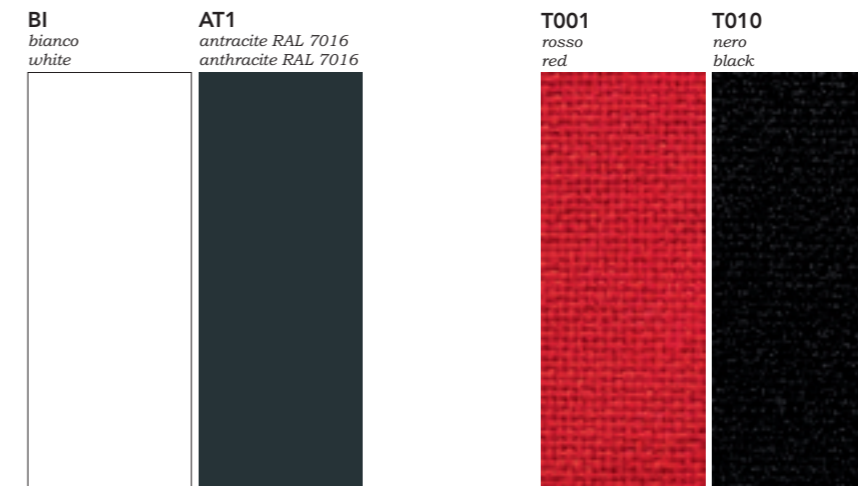

metalli *metal*