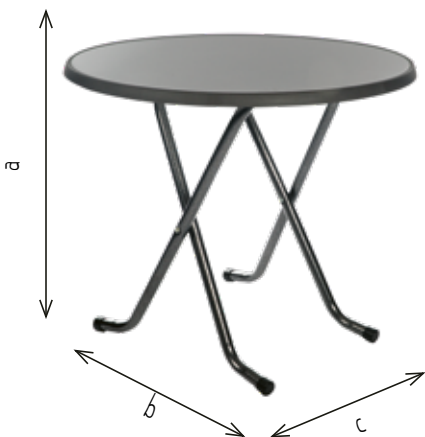

FAVOURITE LOW ●■