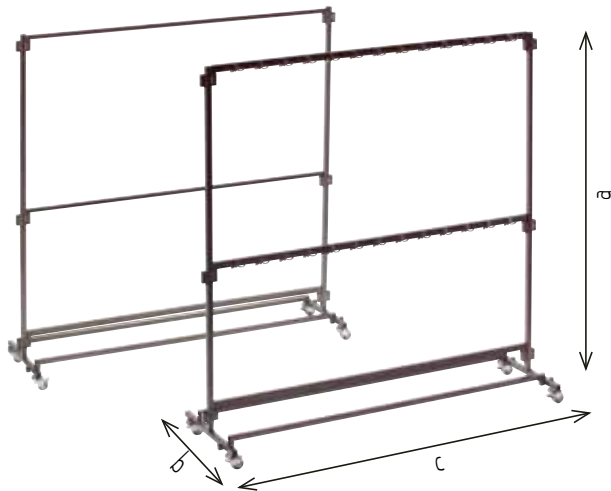

TOLIX STYLE CHAIR
KSTO24.STHA

 | 24

MISCELLANEOUS

MISCELLANEOUS

COAT RACK RIO

- a | 200 cm
- b | 60 cm
- c | 192 cm
-  Hammerscale

FLEXFACTOR
Connectable!

26 double hooks/bar or round tube