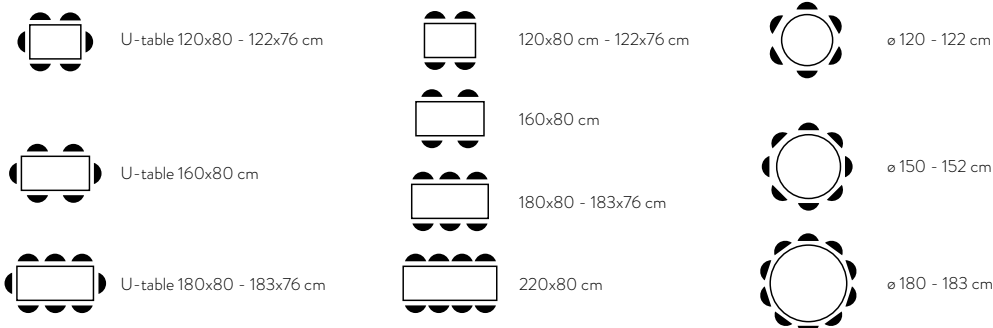

TABLE LAY OUT FOR FOLDING TABLES