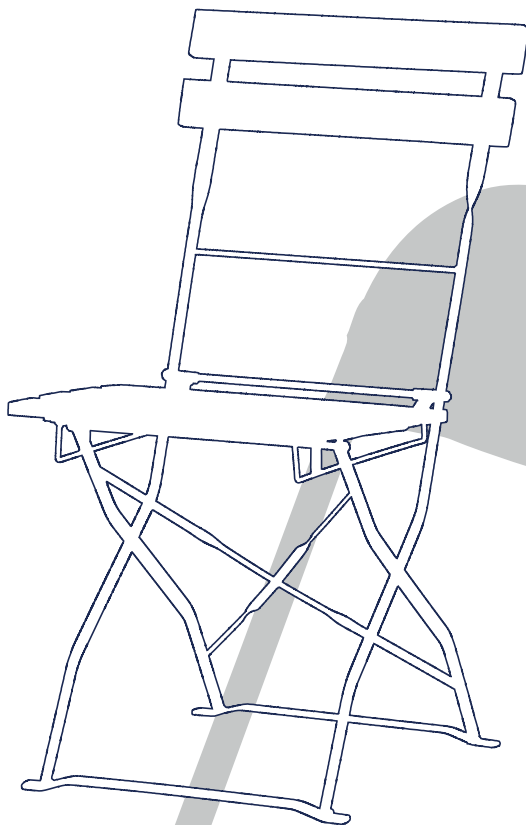

FOLDING CHAIRS