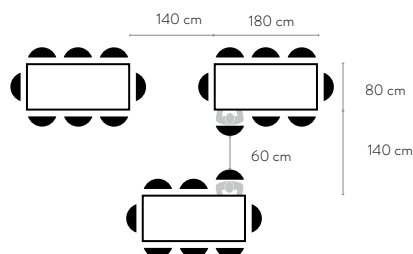

TABLE LAY OUT FOR FOLDING TABLES