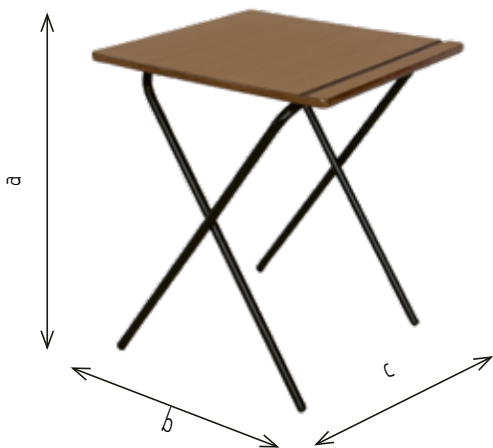

FLEXFACTOR
Folds in 2
(round table)

See tab 'Trolleys'

BEERTABLE BANKET

- a | 78 cm (Bench 48 cm)
- b | 50, 70 cm (Bench 27 cm)
- c | 220 cm (Bench 220 cm)

-  Pine wood
-  Green

See tab 'Trolleys'

SCHOLAR

- a | 73 cm
- b | 60 cm
- c | 60 cm