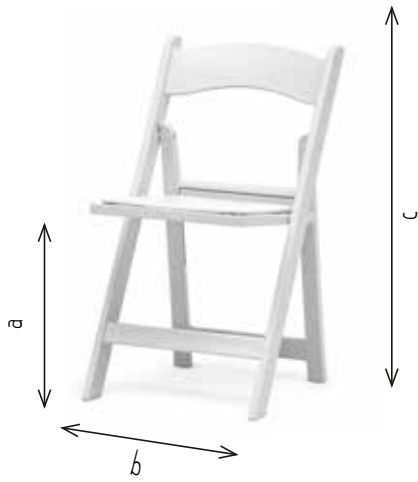

WIMBLEDON

Colours:

- a | 40 cm
- b | 38 cm
- c | 77 cm white
76 cm black
- H | 36 cm

- | 25 pcs
- | Polypropylene
- | White, Black
- | 5,70 kg
- | 30

FLEXFACTOR
Connector

BISTRO CHAIR

Combines perfectly
with Bistro tables
see page 40.