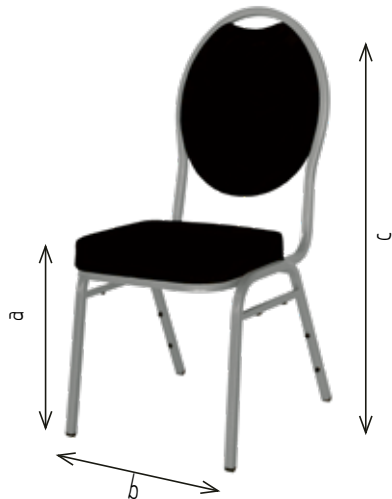

BUDGET

NEW **FIRE RETARDANT** **OPTIONAL**
Also Fire-retardant in blue, red and universal black.

- a | 47 cm
- b | 45 cm
- c | 95 cm
- h | 46,5 cm
- 13
- Colours: see page 27
- Hammerscale
  Gold
  Silver
- 6 kg

Colours:

FLEXFACTOR
Connector

FLEXFACTOR
Distance
keeper