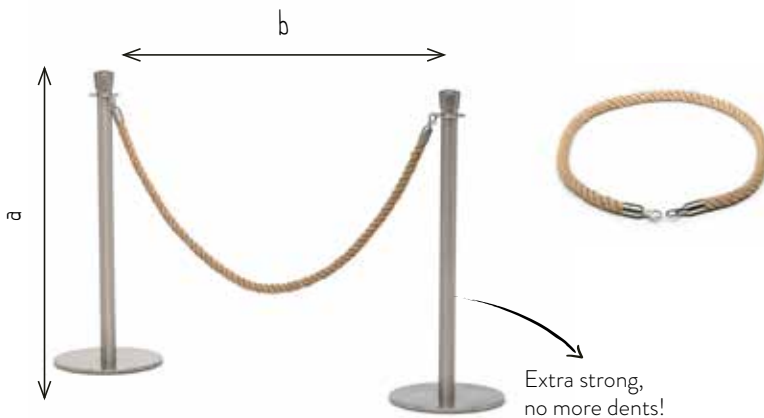

FLEXFACTOR

Colours

Polished

See tab 'Trolleys'

POST SLIM

- a | 105 cm
- b | 200 cm
- | 10 kg

-  | Brushed stainless steel
-  | 8 cm
-  | 36 cm
- 1,1 mm | Pipe thickness
(Instead of 0,7mm)

See tab 'Trolleys'