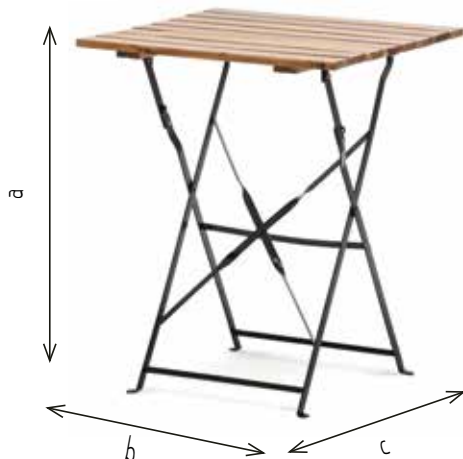

TABLES

FOLDING TABLES

FARM TABLE

- a | 76 cm
- b | 240 cm
- c | 100 cm
-  Elm wood, antique colour
-  Elm wood, antique colour
-  50 kg
-  Dinner table seats 12 persons

FERMETTE TABLE ■●

- a | 76 or 110 cm
- b | 255 cm
- c | 102 cm or dia 152 cm
-  Pine wood, antique colour
-  Pine wood, antique colour
-  Dinner table: 51 kg - for 12 persons
Party table: 56 kg - for 12 persons
Round table: 41 kg - for 8 persons

BISTRO TABLE

- a | 74 cm
- b | 60 cm
- c | 60 cm
-  Acacia wood
-  Steel, sanded black coating

Combines perfectly with Bistro chair, pag. 12

U-BUDGET TABLE ■

- a | 74 cm
- b x c | 80 x 120 cm
- | Melamine faced chipboard (MFCA), 18 mm
light grey and anthracite only
Colours: see page 45
- | Black