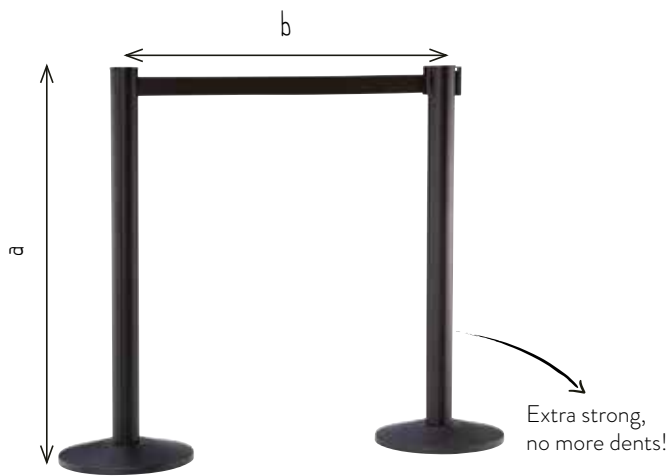

POST GUIDE

- a | 105 cm
- b | 200 cm
- | 10 kg

- | Black aluminium
- | 8 cm
- | 36 cm
- 1,1 mm | Pipe thickness
  (Instead of 0,7mm)

FLEXFACTOR
Good for outdoor use.

STAGE ARENA

- a | 41-61cm
  61-81cm
- b | 183 cm
- c | 244 cm
- | Hammerscale

FLEXFACTOR
Adjustable height!

AEROSOL FOR FRAMES