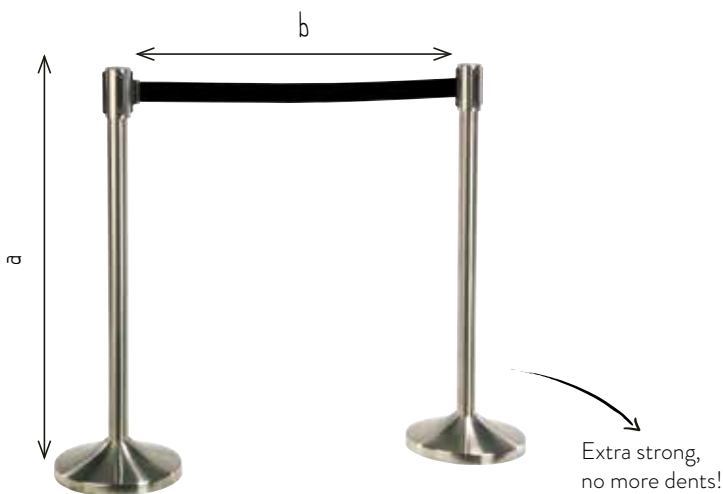

POST FLAIR

- a | 100 cm
- b | 200 cm
- ●● | 11 kg

- | Brushed stainless steel
- | Polished stainless steel
- | 5 cm
- | 31 cm
- 1,1 mm | Pipe thickness
  (Instead of 0,7mm)

Polished
Black belt