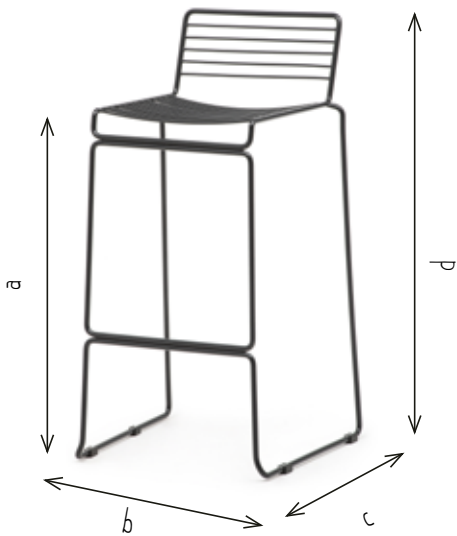

WIRE BAR STOOL