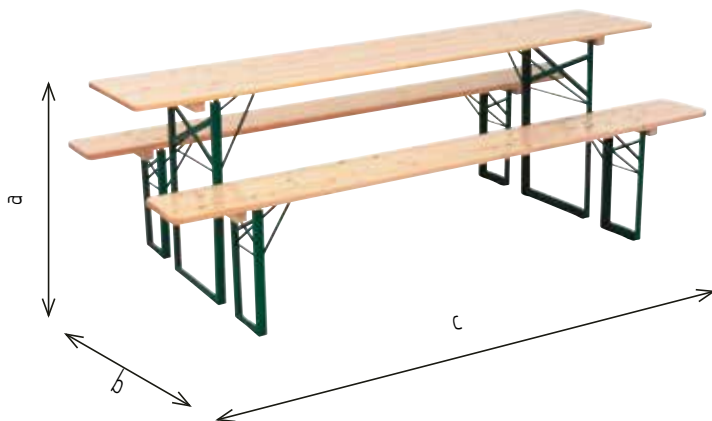

OCEAN ●■

- a | 76 cm
- b x c | □ 122x76 cm, 183x76 cm, 220x76 cm
ø 122, ø 152, ø 183
- | Plywood ALU
Plywood PVC
- | Black
- | Tablecloth advised

See tab 'Trolleys'

PACIFIC ■●

- a | 74 cm
- b x c | □ 74 x 182 cm
ø 152 cm
- | Blow mold, white
- | Epoxy grey

FLEXFACTOR
Folds in 2
(round table)

See tab 'Trolleys'

BEERTABLE BANKET

- a | 78 cm (Bench 48 cm)
- b | 50, 70 cm (Bench 27 cm)
- c | 220 cm (Bench 220 cm)

-  Pine wood
-  Green

See tab 'Trolleys'

SCHOLAR

- a | 73 cm
- b | 60 cm
- c | 60 cm