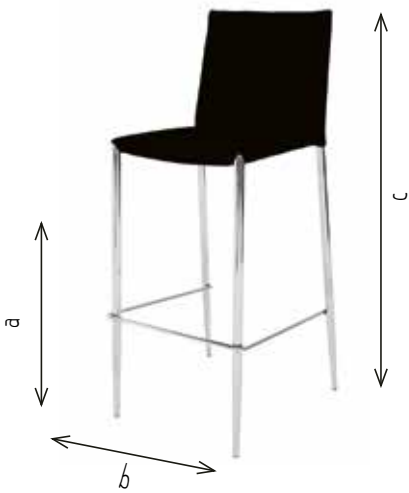

optional wooden seat Elm

TOLIX STYLE STOOL

- a | 45 cm
- b | 43 cm
- | 31 cm
- | 20 pcs

- | 10 pcs
- | Cold rolled steel, powdercoating sanded black
- | 2,90 kg

optional wooden seat Elm

SPECTRA BAR

- a | 79 cm
- b | 45 cm
- c | 110 cm
- ⌈ | 41 cm