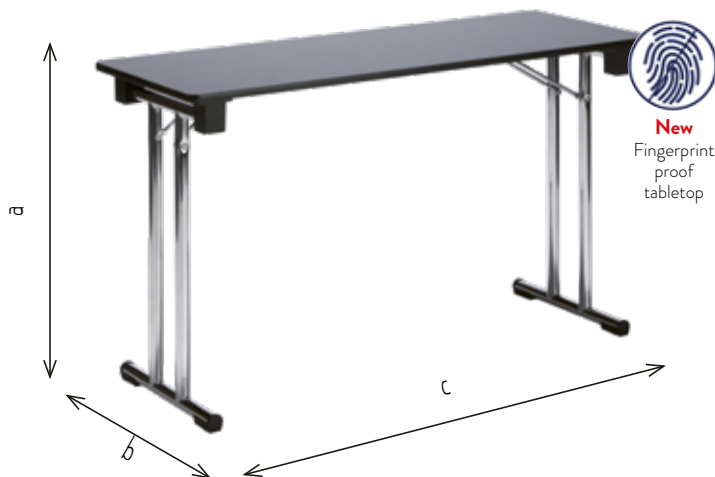

T-FLAT SMALL ■

a | 74 cm

b | 45 cm

c | 120, 140, 160 cm

Melamine faced chipboard (MFCA), 18 & 25 mm
Laminated chipboard (LCA), 24 mm
Laminated plywood (LPA), 20 mm
FP MDF melamine tabletop (MFFA), 18mm
Colours: see page 45

Black - Chrome

FLEXFACTOR
Adjustable feet

See tab 'Trolleys'