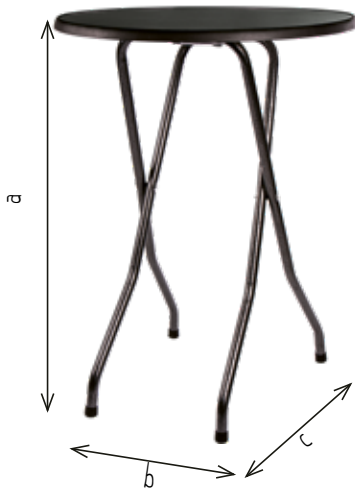

a | 72 cm

b | 70 cm

c | 70 cm

↓ Steel, sanded black
Elm wood, natural finish

→ Cold rolled steel, powdercoating sanded black

● Steel: 15,5 kg
Elm: 15,7 kg

interchangeable tabletops

FAVOURITE HIGH ●■