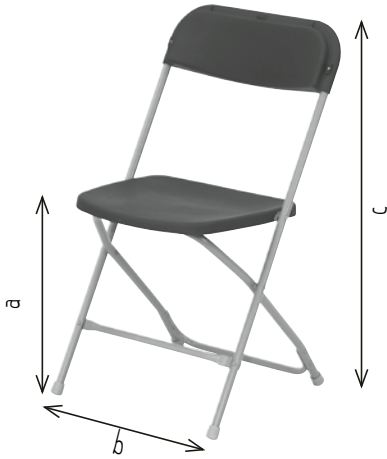

WIMBLEDON

Colours:

- a | 40 cm
- b | 38 cm
- c | 77 cm white
76 cm black
- H | 36 cm

- | 25 pcs
- | Polypropylene
- | White, Black
- | 5,70 kg
- | 30

FLEXFACTOR
Connector

BISTRO CHAIR

Combines perfectly
with Bistro tables
see page 40.

- a | 44 cm
- b | 42 cm
- c | 84 cm
- H | 33 cm

- | Steel, sanded black coating
- | 5,30 kg
- | Seat/back colour:
Acacia wood

Cushion for Bistro Chair

EUROPA

a | 45 cm

b | 39 cm

c | 80 cm

┌ | 39 cm

┌ | Polypropylene

┌ | 98 cm

● | 3,35 kg

┌ | Grey
White
Black

Colours:

See 'Page 16'

FLEXFACTOR
Holes for water
drainage

FLEXFACTOR
Reinforced
seat