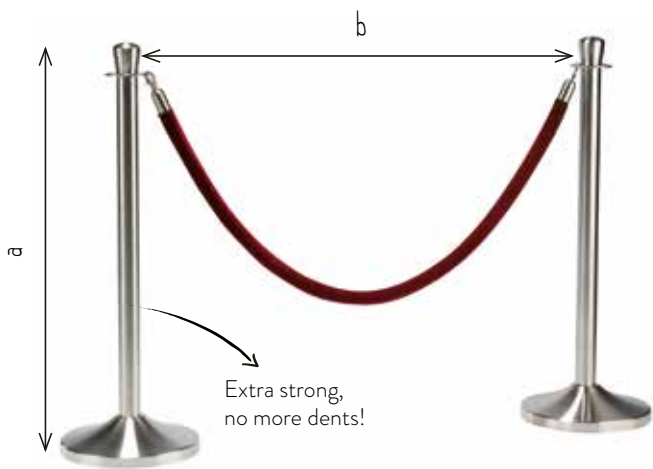

FLEXFACTOR
Nesting

POST ELEGANCE

Also available red, white or black velvet rope!

- a | 95 cm
- b | 160 cm
- | 8,2 kg

-  | Polished stainless steel
-  | 5 cm
-  | 31 cm
- 1,1 mm | Pipe thickness
(Instead of 0,7mm)