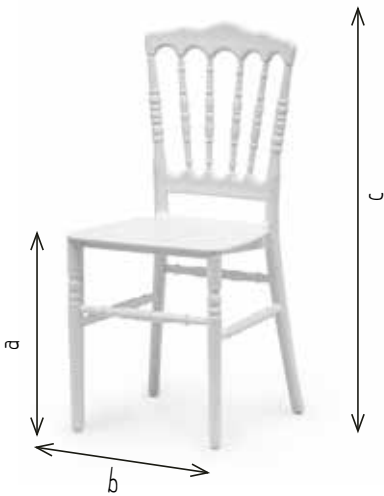

STACK CHAIRS

TRIX

- a | 44 cm
- b | 44 cm
- c | 81 cm
- | 42 cm

- | 8
- | 30 (trolley)/
15 (universal trolley)
- | Polypropylene
+ Glassfibre
- | 3,3 kg

Colours:

See tab 'Trolleys'

NAPOLEON 2.0

**NEW VERSION
EXTRA STRONG!**