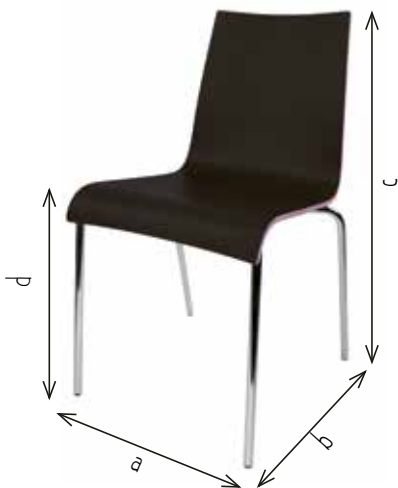

SCALA

- a | 45 cm
- b | 51 cm
- c | 83 cm
- d | 43 cm
- 8
- Egger HPL
  Colours: see page 35
- Chrome
- 5,2 kg
- 20

EGGER
Egger quality HPL!