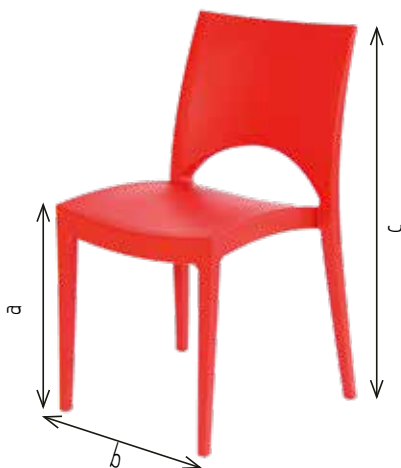

DIAMOND

- a | 47 cm
- b | 44 cm
- c | 93 cm
- h | 51 cm

- | 13
- | Colours: see page 27
- | Silver
- | 6 kg
- | 30

FLEXFACTOR
Connector

See tab 'Trolleys'

JADE

- a | 44 cm
- b | 48 cm
- c | 80 cm
- h | 46 cm

- | 10
- | 30 (trolley)/
  15 (universal trolley)
- | Colours: see page 28
- | 3 kg
- | Polypropylene
  + Glassfibre

FLEXFACTOR
With armrests:

See tab 'Trolleys'

JUNE

- a | 44 cm
- b | 48 cm
- c | 80 cm
- h | 45 cm

- | Polypropylene
- | 8
- | 30 (trolley)/
  15 (universal trolley)
- | Colours: see page 28
- | 3 kg

FLEXFACTOR
Connector:

See tab 'Trolleys'