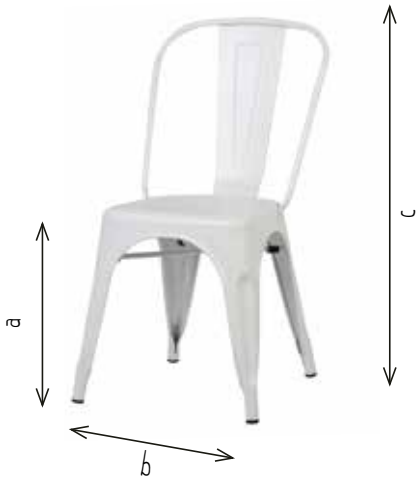

STACK
CHAIRS

CROSSBACK WOOD

a | 45 cm
b | 45 cm
c | 89 cm
H | 41 cm

 | 10 pcs
 | Elm wood,
antique colour
 | 4,60 kg
 | 21

Cushion for Crossback

 Fire-retardant

NEW! TOLIX STYLE CHAIR WHITE

a | 44 cm
b | 44 cm
c | 83 cm
H | 35 cm

-  | 10 pcs
-  | Cold rolled steel, powdercoating sanded white
-  | Steel
-  | 4,70 kg
-  | 24 pcs

optional wooden seat Elm

TOLIX STYLE CHAIR

a | 44 cm
b | 44 cm
c | 83 cm
H | 35 cm

-  | 10 pcs
-  | Cold rolled steel, powdercoating sanded black
-  | Steel
-  | 4,70 kg
-  | 24 pcs