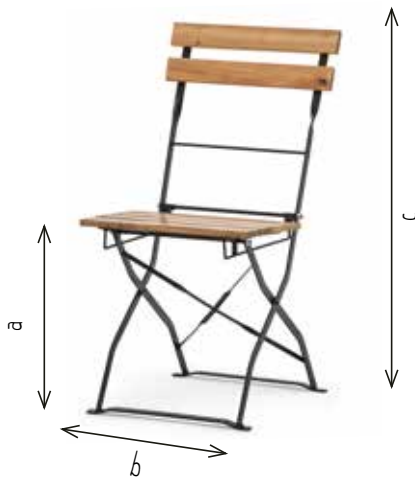

WIMBLEDON

Colours:

- a | 40 cm
- b | 38 cm
- c | 77 cm white
76 cm black
- H | 36 cm

- | 25 pcs
- | Polypropylene
- | White, Black
- | 5,70 kg
- | 30

FLEXFACTOR
Connector

BISTRO CHAIR

Combines perfectly
with Bistro tables
see page 40.

- a | 44 cm
- b | 42 cm
- c | 84 cm
- H | 33 cm

- | Steel, sanded black coating
- | 5,30 kg
- | Seat/back colour:
Acacia wood

Cushion for Bistro Chair

EUROPA

a | 45 cm

b | 39 cm

c | 80 cm

┌ | 39 cm