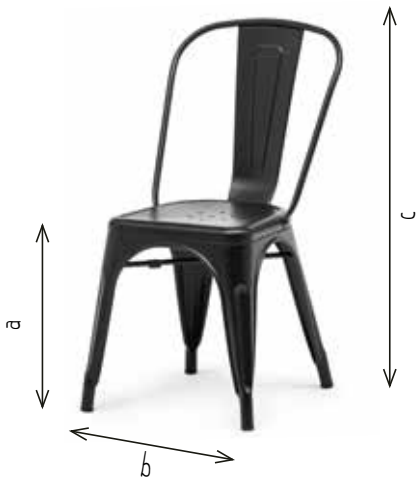

STACK
CHAIRS

CROSSBACK WOOD

a | 45 cm
b | 45 cm
c | 89 cm
H | 41 cm

 | 10 pcs
 | Elm wood,
antique colour
 | 4,60 kg
 | 21

Cushion for Crossback

 Fire-retardant

NEW! TOLIX STYLE CHAIR WHITE

a | 44 cm
b | 44 cm
c | 83 cm
H | 35 cm

-  | 10 pcs
-  | Cold rolled steel, powdercoating sanded white
-  | Steel
-  | 4,70 kg
-  | 24 pcs

optional wooden seat Elm

TOLIX STYLE CHAIR

a | 44 cm
b | 44 cm
c | 83 cm
H | 35 cm

-  | 10 pcs
-  | Cold rolled steel, powdercoating sanded black
-  | Steel
-  | 4,70 kg
-  | 24 pcs