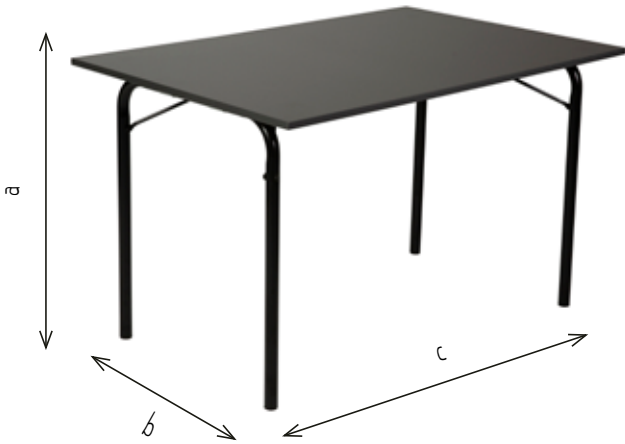

BISTRO TABLE

- a | 74 cm
- b | 60 cm
- c | 60 cm
-  Acacia wood
-  Steel, sanded black coating

Combines perfectly with Bistro chair, pag. 12

U-BUDGET TABLE ■

- a | 74 cm
- b x c | 80 x 120 cm
- | Melamine faced chipboard (MFCA), 18 mm
light grey and anthracite only
Colours: see page 45
- | Black