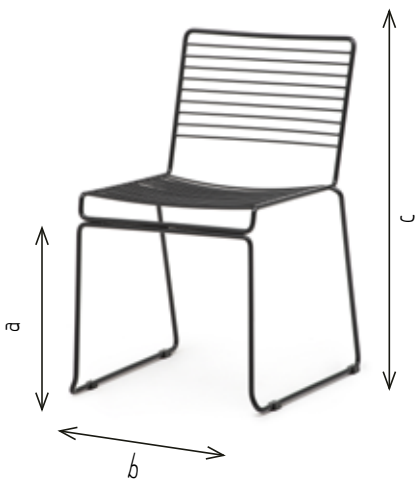

-  | 10 pcs
-  | Cold rolled steel, powdercoating sanded white
-  | Steel
-  | 4,70 kg
-  | 24 pcs

optional wooden seat Elm

TOLIX STYLE CHAIR

a | 44 cm
b | 44 cm
c | 83 cm
H | 35 cm

-  | 10 pcs
-  | Cold rolled steel, powdercoating sanded black
-  | Steel
-  | 4,70 kg
-  | 24 pcs

optional wooden seat Elm

WIRE CHAIR

a | 47 cm
b | 47 cm
c | 76 cm
H | 38 cm

-  | Steel, sanded black
-  | 6,95 kg
-  | 10 pcs
-  | 40

Cushion for Wire Chair

STACK CHAIRS

SPECTRA XL

- a | 45 cm
- b | 45 cm
- c | 87 cm
- h | 43 cm
- 8
- Linen black
- Chrome
- 5,2 kg
- 18