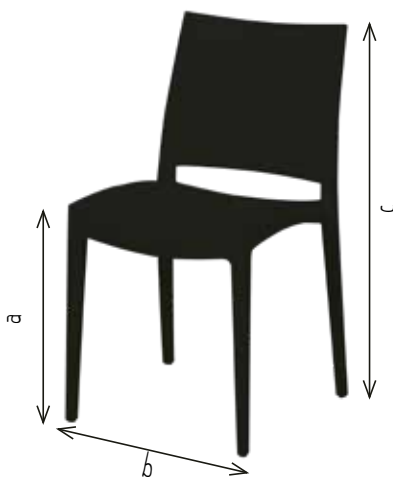

See tab 'Trolleys'

JADE

- a | 44 cm
- b | 48 cm
- c | 80 cm
- h | 46 cm

-  | 10
-  | 30 (trolley)/
15 (universal trolley)
-  | Colours: see page 28
-  | 3 kg
-  | Polypropylene
+ Glassfibre

FLEXFACTOR
With armrests: