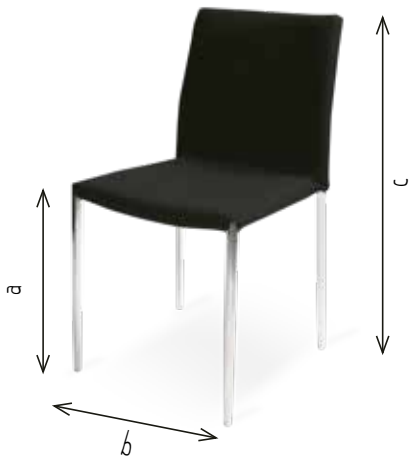

optional wooden seat Elm

WIRE CHAIR

a | 47 cm
b | 47 cm
c | 76 cm
H | 38 cm

-  | Steel, sanded black
-  | 6,95 kg
-  | 10 pcs
-  | 40

Cushion for Wire Chair

STACK CHAIRS

SPECTRA XL

- a | 45 cm
- b | 45 cm
- c | 87 cm
- h | 43 cm
- 8
- Linen black
- Chrome
- 5,2 kg
- 18